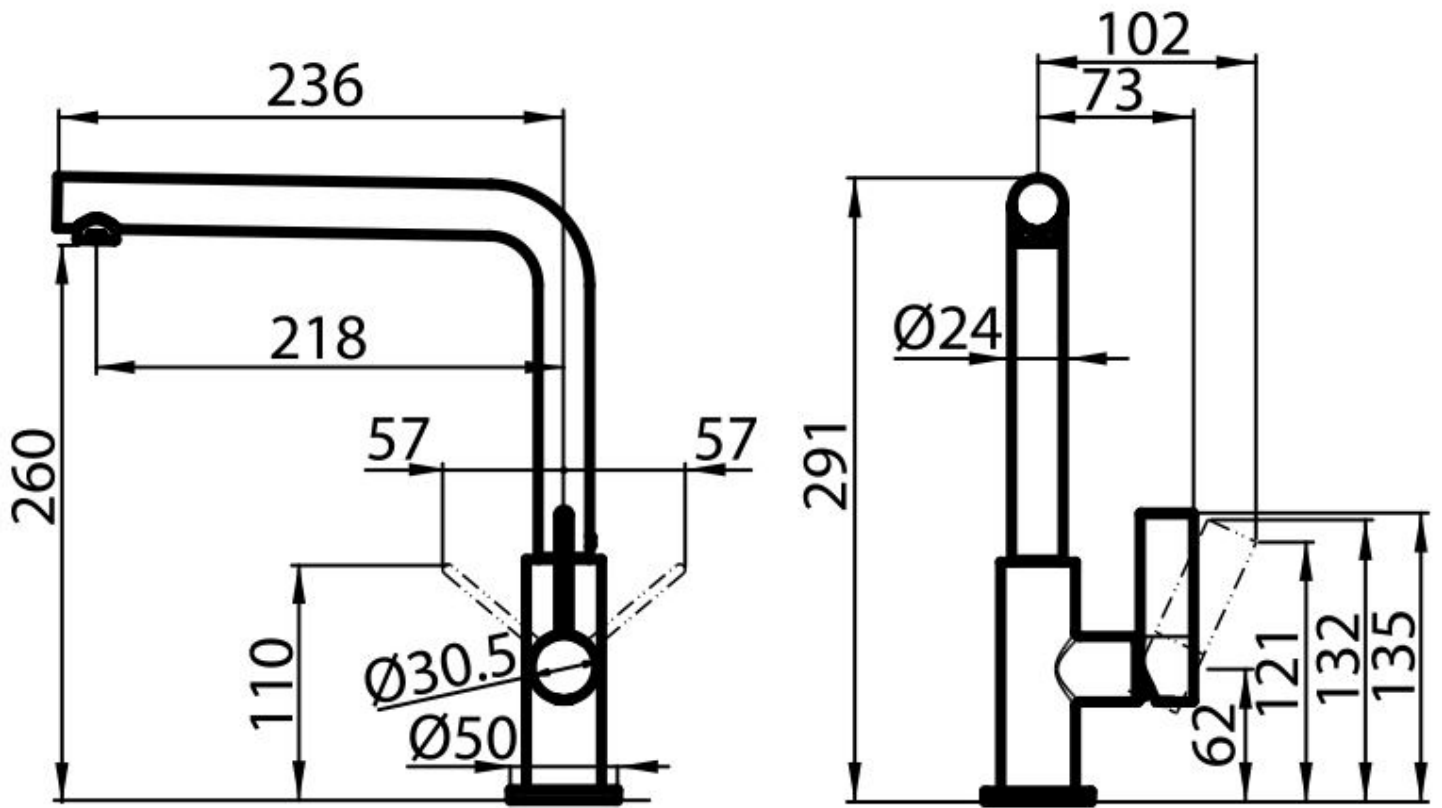

TECHNICAL DATA